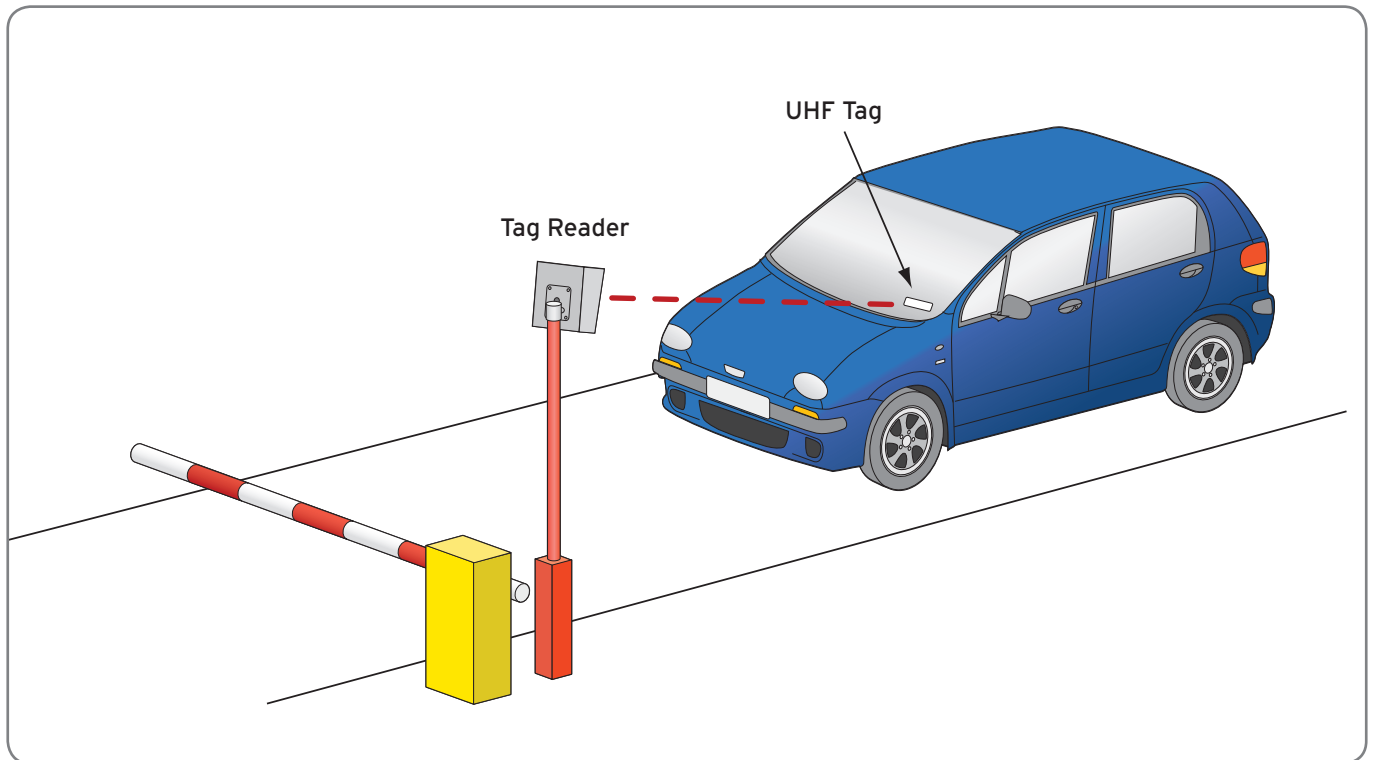

uPASS AVI Long Distance Reader

Application

Ordering Information

- 9942319 Long range AVI reader with identification at up to 4 metres. ISO 18000 EPC Gen2 compliant.
- 9875840 uPASS Reach mounting set with adjustable arm.
- 7591152 uPASS Reach weather protection hood.
- 9945946 Long range UHF tag for windshield mounting. Programmed with secured customer specific ID number.
- 9946918 Tamper proof Long range UHF tag for windshield mounting. Destroys upon removal.
- 9943943 Long range UHF tag in ISO card format, not suitable for windshield mounting. Programmed with secured customer specific ID number.
- 9942343 UHF - Mifare 1K Card. Credit card sized ISO credential with combined UHF and HF Mifare 1K technologies.
- 9943960 UHF - Legic Advant Card. Credit card sized ISO credential with combined UHF and HF Legic technologies.
- 9942360 UHF - EM4102 Card. Credit card sized ISO credential with combined UHF and LF EM4102 technologies.